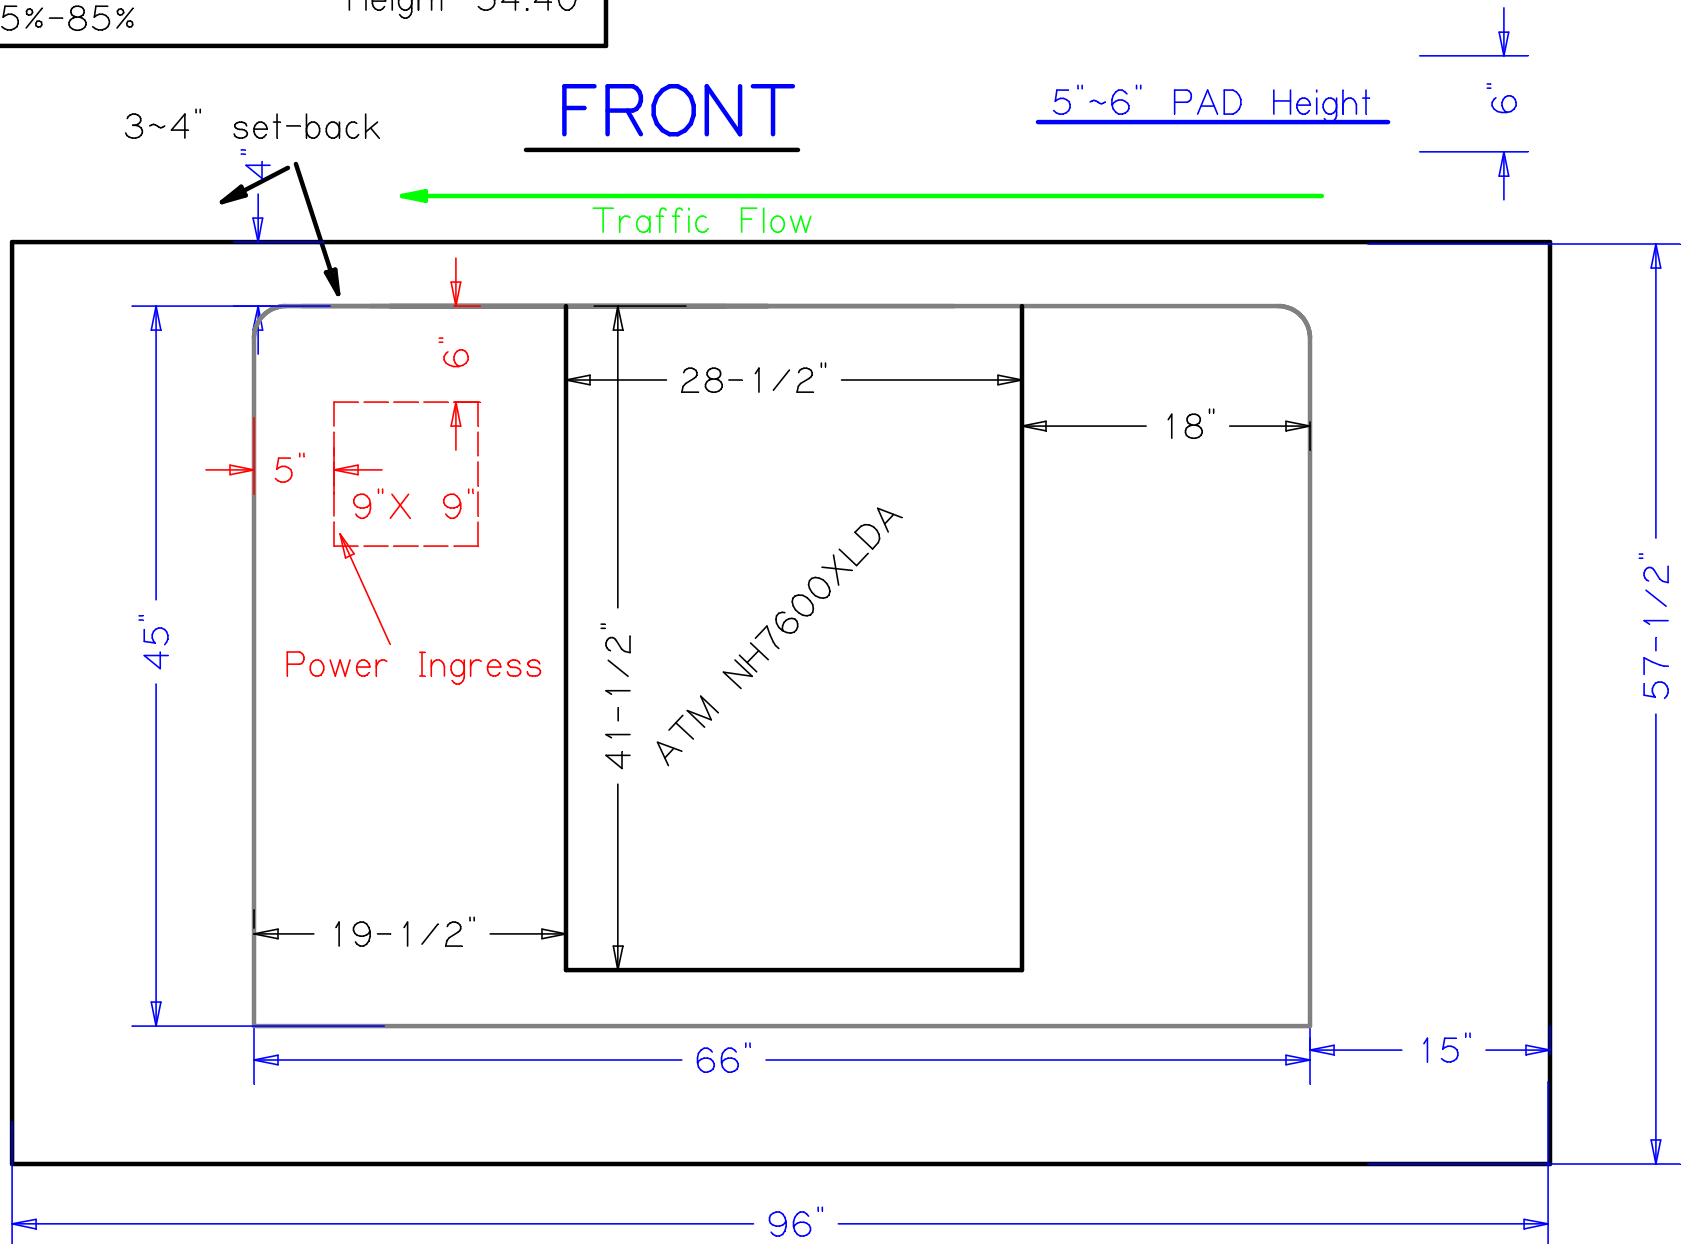

(DASH 6645) NH7600XLDA (MX7600DA)

NH7600XLDA:		
Environmental Conditions	depth	40.60"
Temperature:(32°F-104°F)	width	28.40"
Humidity: 25%-85%	Height	54.40"

Power:One 40 amp 120VAC or two 20 amp 120VAC

DASH Enclosure NH7600XLDA Dimension = 66" w X 45" d x 71" h

PAD diminsions = 96" w X 57 1/2" d X ~6" h

01/01/2020